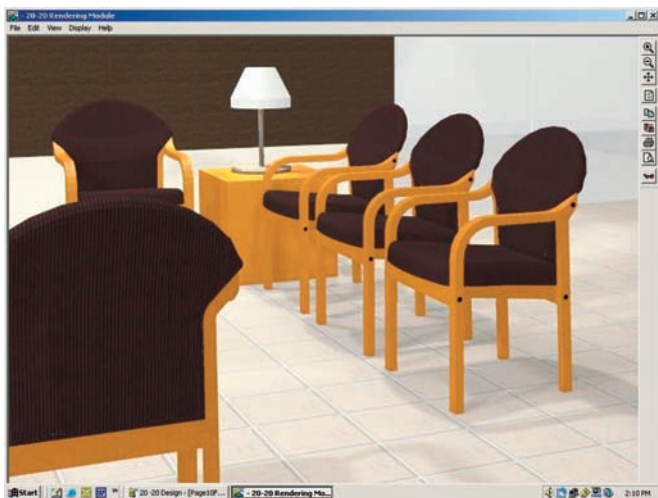

Kimball® Office. A place that works for you.

To view the fabrics and finishes available on Avenue, ask your Kimball Office representative to render it in **e-magine**, our planning, specification and visualization software.

www.kimballoffice.com

A Unit of Kimball International 1600 Royal Street Jasper, Indiana 47549 800.482.1818

Due to the limitations of the printing process, printed colors may vary from actual finish samples. Product details and other data are subject to change without notice. Your Customer Service Team will be happy to answer any questions you may have.

Cover product specifications: Avenue 1435, Route 66 0347 Mustang Corral, Honey finish; Contemporary cube occasional table.