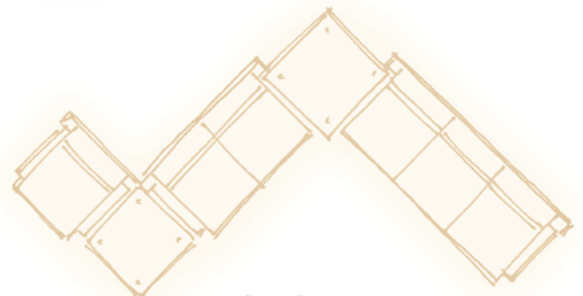

For the past ten years he has been the managing principal at New Studio, LLC in South Florida.

156" x 65"

4-One Seat Lounges
2-45° Tandem Tables
2-Mobile Side Tables with
Tablet Arms

216" x 108"

1-One Seat Lounge
1-Two Seat Lounge
1-Three Seat Lounge
1-24x24 Table
1-90° Tandem Table