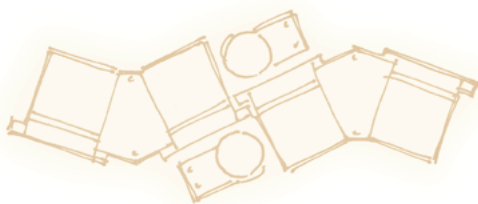

The Designer

David Allan Pessa exemplifies restraint, thriving on the challenge of successfully “arriving at more with less.”

“The destination,” he says, “is simply a result of the journey, and it is the journey that evokes the greatest challenge and emotional charge in me.”

David has been designing award-winning products since 1987, when he graduated from Rochester Institute of Technology. He fuels his design journey and sparks his creativity with a protean knowledge of the latest thought shifts and trends in architecture, materials and processes, politics, people, fashion, music and travel.

For the past ten years he has been the managing principal at New Studio, LLC in South Florida.

156" x 65"

4-One Seat Lounges
2-45° Tandem Tables
2-Mobile Side Tables with
Tablet Arms