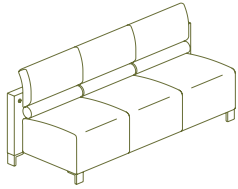

126" x 126"
 8-One Seat Lounges
 4-90° Tandem Tables

198" x 138"
 8-One Seat Lounges
 6-45° Tandem Tables
 1-24x48 Cocktail Table

Seating

K90AA
One Seat without Arms
32x27½x33

K90DD
One Seat with Arms
32x27½x33

K90DDTR
One Seat with a Tablet Arm
32x27½x33

K90BB
Two Seat without Arms
56x27½x33

K90EE
Two Seat with Arms
56x27½x33

K90AC
Ottoman
24x24x18

K90CC
Three Seat without Arms
80x27½x33

K90HH
Three Seat with Arms
80x27½x33

K90JJ
Two Seat Bench
56x27½x25

K90KK
Three Seat Bench
80 x 27½ x 25

Freestanding Tables

K90CE
Cocktail Table
30x30x16

K90DH
Cocktail Table
48x24x16

K90TW
Side Table
24x14x25

K90VX
Mobile Side Table
with Tablet Arm
24x14x25