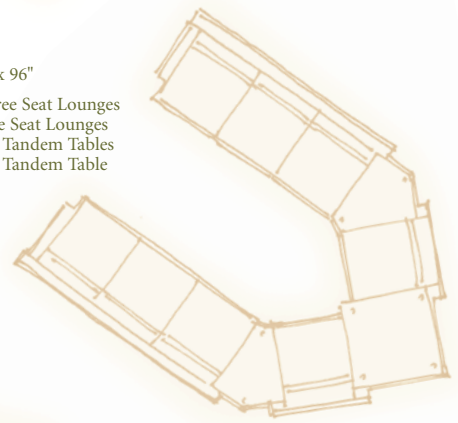

264" x 264"
 8-One Seat Lounges
 4-Three Seat Lounges
 8-45° Tandem Tables
 7-24x24 Cocktail Tables

A new perspective.

Purposefully designed using diverse materials and configurable components, the Delano Collection has the versatility and resilience to meet the demands of public waiting areas and high-traffic commercial environments.

238" x 114"
 4-Two Seat Lounges
 2-One Seat Lounges with Tablet Arms
 2-One Seat Lounges
 2-45° Tandem Tables
 1-24x24 Cocktail Table

102" x 80"
 2-One Seat Lounges with Tablet Arms
 2-One Seat Lounges
 2-45° Tables

132" x 132"
 4-One Seat Lounges with Tablet Arms
 1-24x24 Table

156" x 96"
 2-Three Seat Lounges
 2-One Seat Lounges
 2-45° Tandem Tables
 1-90° Tandem Table

156" x 132"
 6-Two Seat Lounges with
 Left & Right Tablet Arms

126" x 126"
 8-One Seat Lounges
 4-90° Tandem Tables

198" x 138"
 8-One Seat Lounges
 6-45° Tandem Tables
 1-24x48 Cocktail Table

Seating

K90AA
One Seat without Arms
32x27½x33

K90DD
One Seat with Arms
32x27½x33