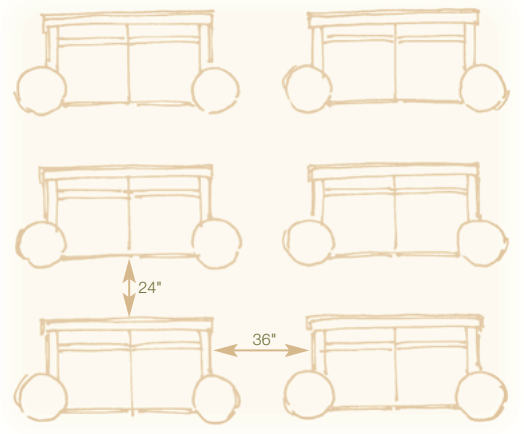

156" x 132"
6-Two Seat Lounges with
Left & Right Tablet Arms