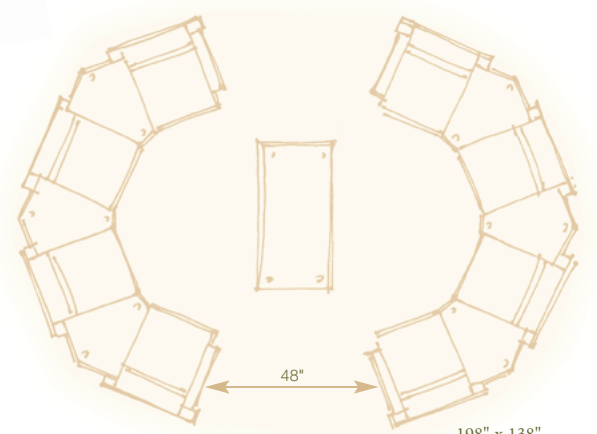

238" x 114"
 4-Two Seat Lounges
 2-One Seat Lounges with Tablet Arms
 2-One Seat Lounges
 2-45° Tandem Tables
 1-24x24 Cocktail Table

102" x 80"
 2-One Seat Lounges with Tablet Arms
 2-One Seat Lounges
 2-45° Tables

132" x 132"
 4-One Seat Lounges with Tablet Arms
 1-24x24 Table

156" x 96"
 2-Three Seat Lounges
 2-One Seat Lounges
 2-45° Tandem Tables
 1-90° Tandem Table

156" x 132"
 6-Two Seat Lounges with
 Left & Right Tablet Arms

126" x 126"
 8-One Seat Lounges
 4-90° Tandem Tables

198" x 138"
 8-One Seat Lounges
 6-45° Tandem Tables
 1-24x48 Cocktail Table

Seating

K90AA
One Seat without Arms
32x27½x33

K90DD
One Seat with Arms
32x27½x33