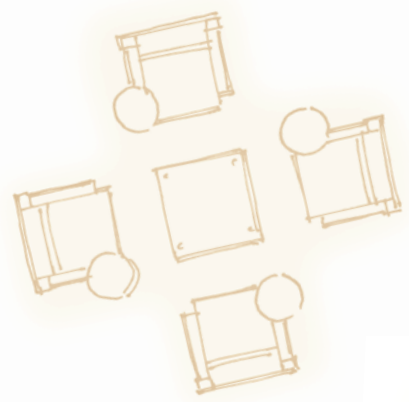

For the past ten years he has been the managing principal at New Studio, LLC in South Florida.

156" x 65"

4-One Seat Lounges
2-45° Tandem Tables
2-Mobile Side Tables with
Tablet Arms

216" x 108"

1-One Seat Lounge
1-Two Seat Lounge
1-Three Seat Lounge
1-24x24 Table
1-90° Tandem Table

238" x 114"
 4-Two Seat Lounges
 2-One Seat Lounges with Tablet Arms
 2-One Seat Lounges
 2-45° Tandem Tables
 1-24x24 Cocktail Table

102" x 80"
 2-One Seat Lounges with Tablet Arms
 2-One Seat Lounges
 2-45° Tables