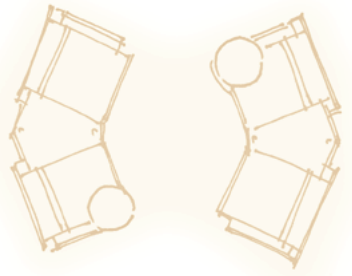

102" x 80"
2-One Seat Lounges with Tablet Arms
2-One Seat Lounges
2-45° Tables

132" x 132"
4-One Seat Lounges with Tablet Arms
1-24x24 Table

156" x 96"
2-Three Seat Lounges
2-One Seat Lounges
2-45° Tandem Tables
1-90° Tandem Table