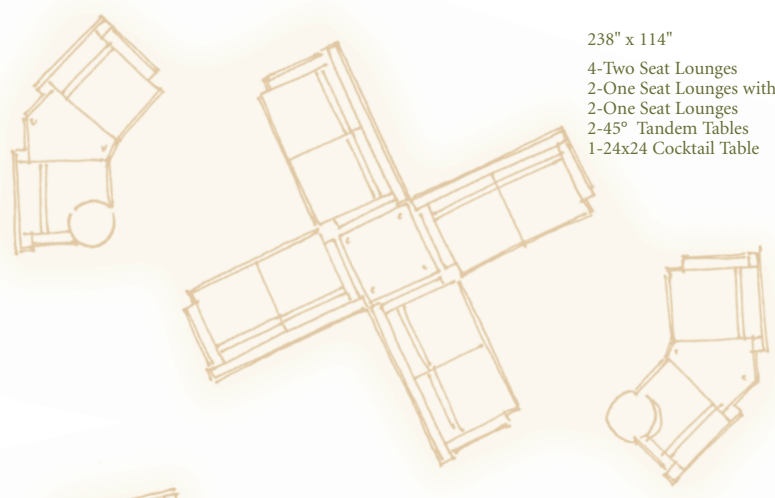

264" x 264"
 8-One Seat Lounges
 4-Three Seat Lounges
 8-45° Tandem Tables
 7-24x24 Cocktail Tables

A new perspective.

Purposefully designed using diverse materials and configurable components, the Delano Collection has the versatility and resilience to meet the demands of public waiting areas and high-traffic commercial environments.

For the past ten years he has been the managing principal at New Studio, LLC in South Florida.

156" x 65"

4-One Seat Lounges
2-45° Tandem Tables
2-Mobile Side Tables with
Tablet Arms

216" x 108"

1-One Seat Lounge
1-Two Seat Lounge
1-Three Seat Lounge
1-24x24 Table
1-90° Tandem Table

238" x 114"
 4-Two Seat Lounges
 2-One Seat Lounges with Tablet Arms
 2-One Seat Lounges
 2-45° Tandem Tables
 1-24x24 Cocktail Table

102" x 80"
 2-One Seat Lounges with Tablet Arms
 2-One Seat Lounges
 2-45° Tables

132" x 132"
 4-One Seat Lounges with Tablet Arms
 1-24x24 Table

156" x 96"
 2-Three Seat Lounges
 2-One Seat Lounges
 2-45° Tandem Tables
 1-90° Tandem Table

156" x 132"
 6-Two Seat Lounges with
 Left & Right Tablet Arms