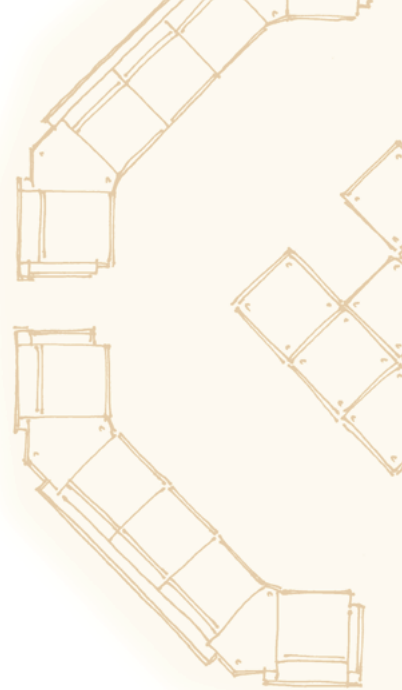

264" x 264"
 8-One Seat Lounges
 4-Three Seat Lounges
 8-45° Tandem Tables
 7-24x24 Cocktail Tables

A new perspective.

Purposefully designed using diverse materials and configurable components, the Delano Collection has the versatility and resilience to meet the demands of public waiting areas and high-traffic commercial environments.