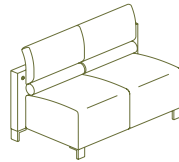

126" x 126"
 8-One Seat Lounges
 4-90° Tandem Tables

198" x 138"
 8-One Seat Lounges
 6-45° Tandem Tables
 1-24x48 Cocktail Table

Seating

K90AA
One Seat without Arms
32x27½x33

K90DD
One Seat with Arms
32x27½x33

K90DDTR
One Seat with a Tablet Arm
32x27½x33

K90BB
Two Seat without Arms
56x27½x33

K90EE
Two Seat with Arms
56x27½x33

K90AC
Ottoman
24x24x18

K90CC
Three Seat without Arms
80x27½x33

K90HH
Three Seat with Arms
80x27½x33