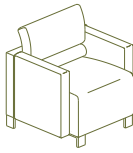

126" x 126"
 8-One Seat Lounges
 4-90° Tandem Tables

198" x 138"
 8-One Seat Lounges
 6-45° Tandem Tables
 1-24x48 Cocktail Table

Seating

K90AA
One Seat without Arms
32x27½x33

K90DD
One Seat with Arms
32x27½x33