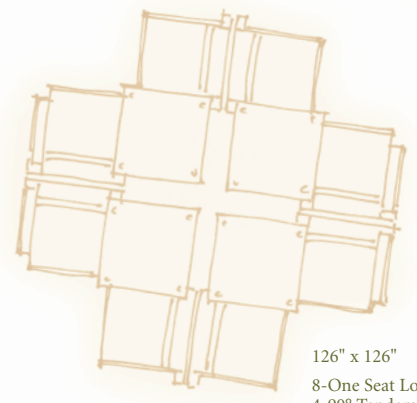

238" x 114"
 4-Two Seat Lounges
 2-One Seat Lounges with Tablet Arms
 2-One Seat Lounges
 2-45° Tandem Tables
 1-24x24 Cocktail Table

102" x 80"
 2-One Seat Lounges with Tablet Arms
 2-One Seat Lounges
 2-45° Tables

132" x 132"
 4-One Seat Lounges with Tablet Arms
 1-24x24 Table

156" x 96"
 2-Three Seat Lounges
 2-One Seat Lounges
 2-45° Tandem Tables
 1-90° Tandem Table

156" x 132"
 6-Two Seat Lounges with
 Left & Right Tablet Arms