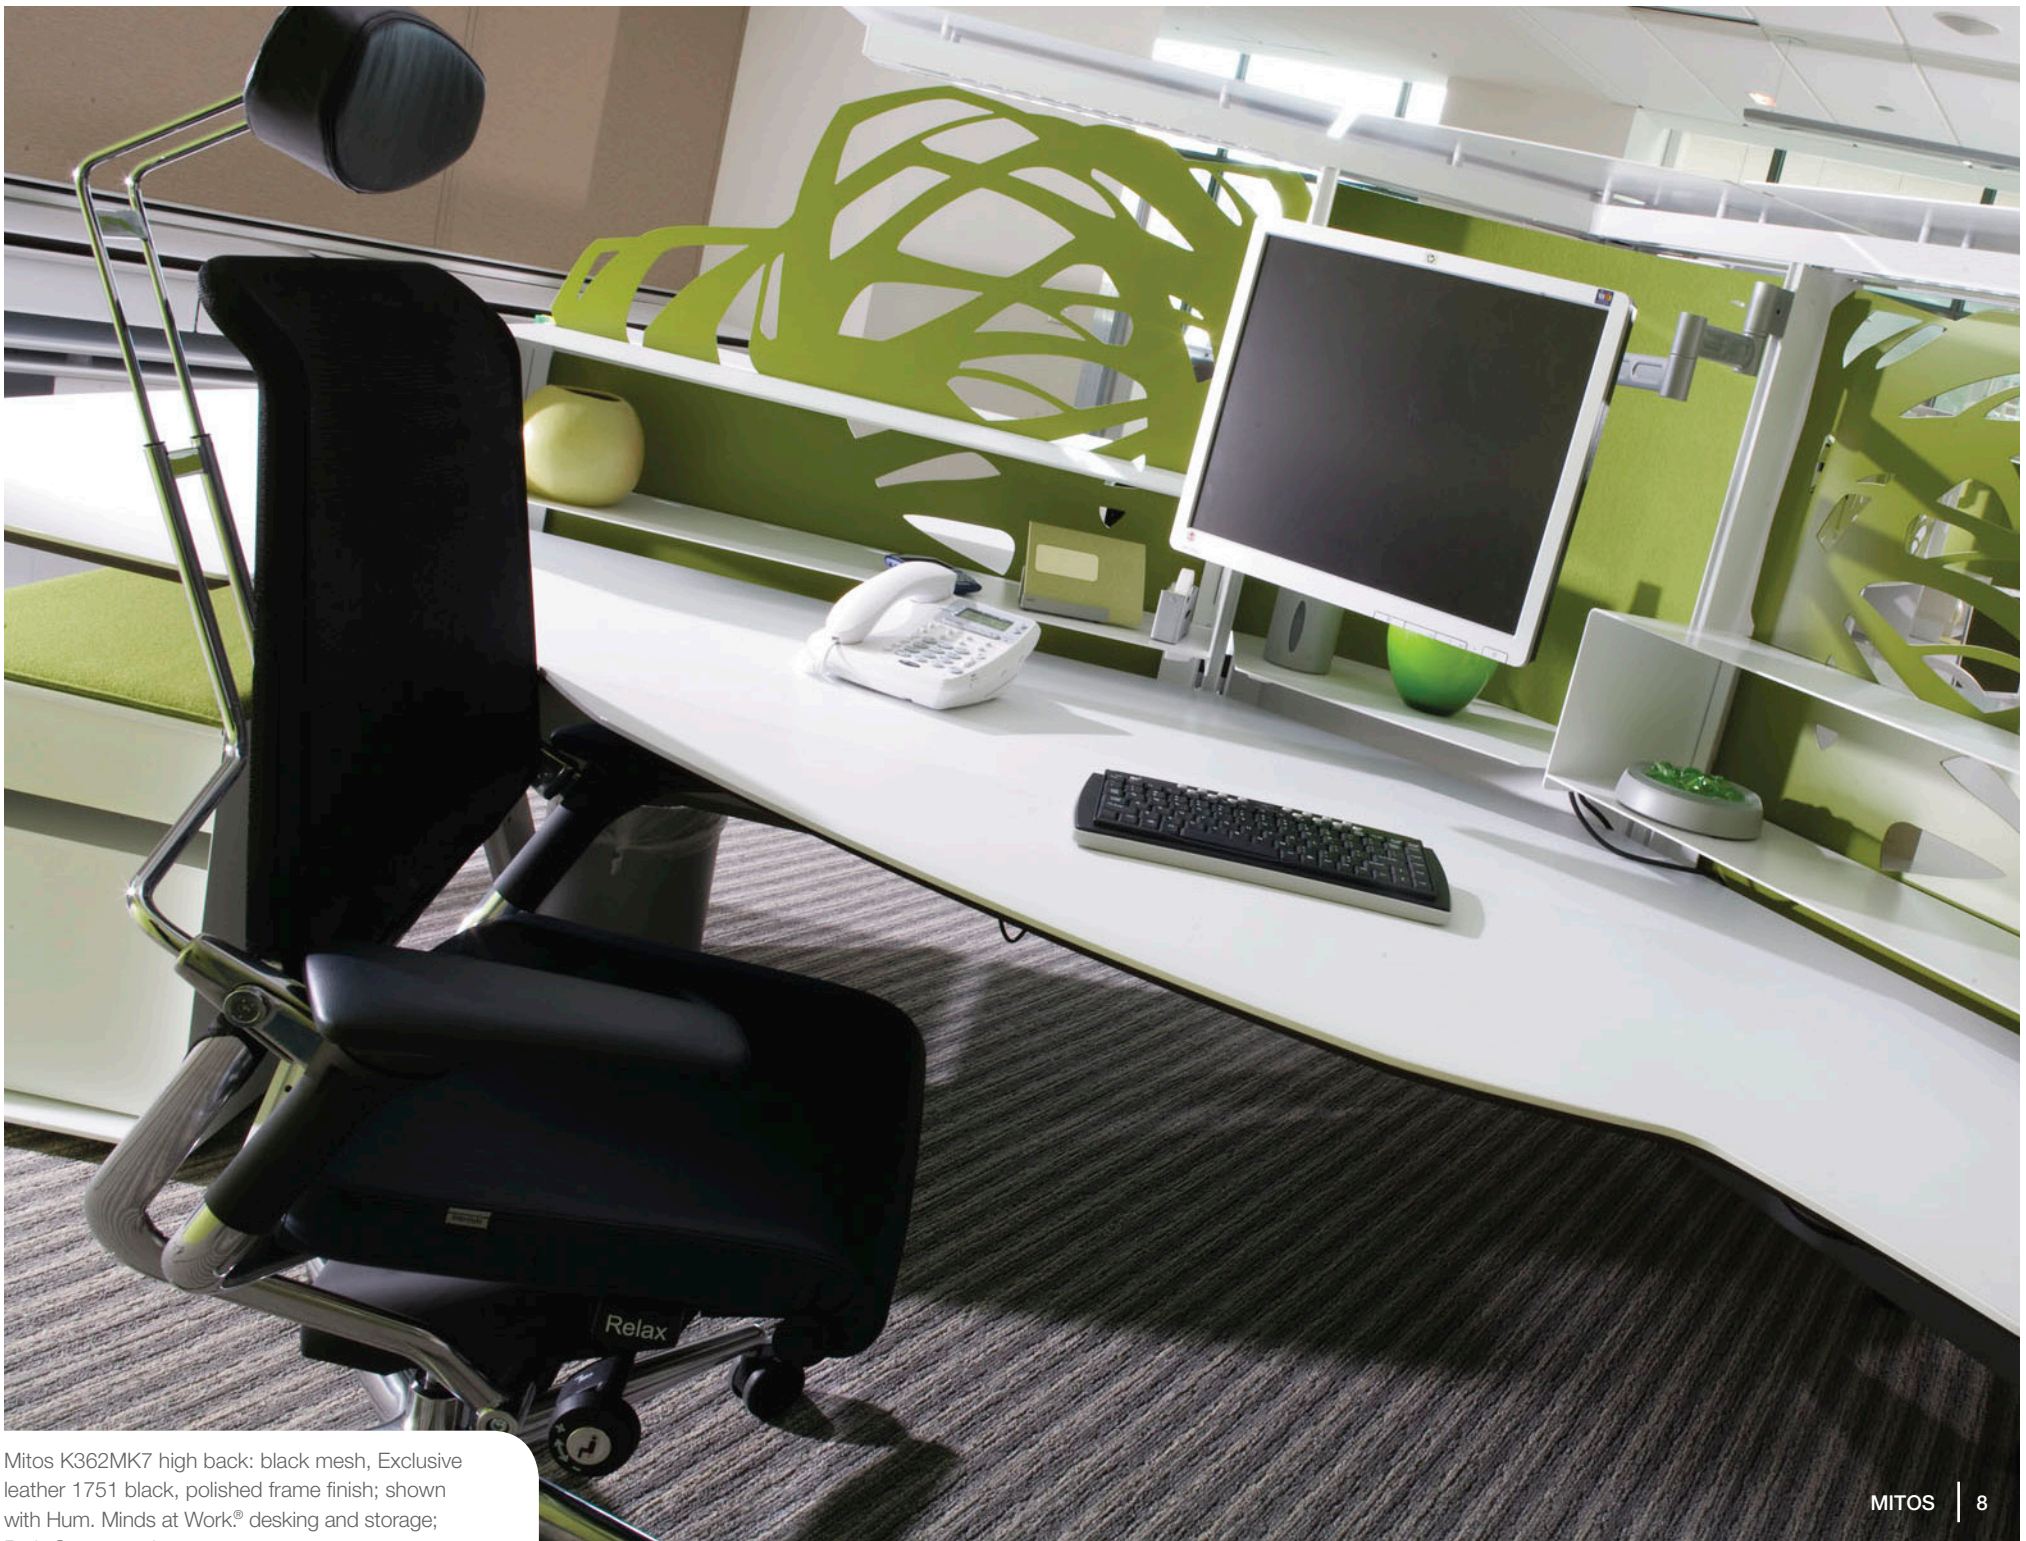

Mitos K362MK7 high back: black mesh, Exclusive leather 1751 black, polished frame finish; shown with Hum. Minds at Work® desking and storage; Perks® accessories.