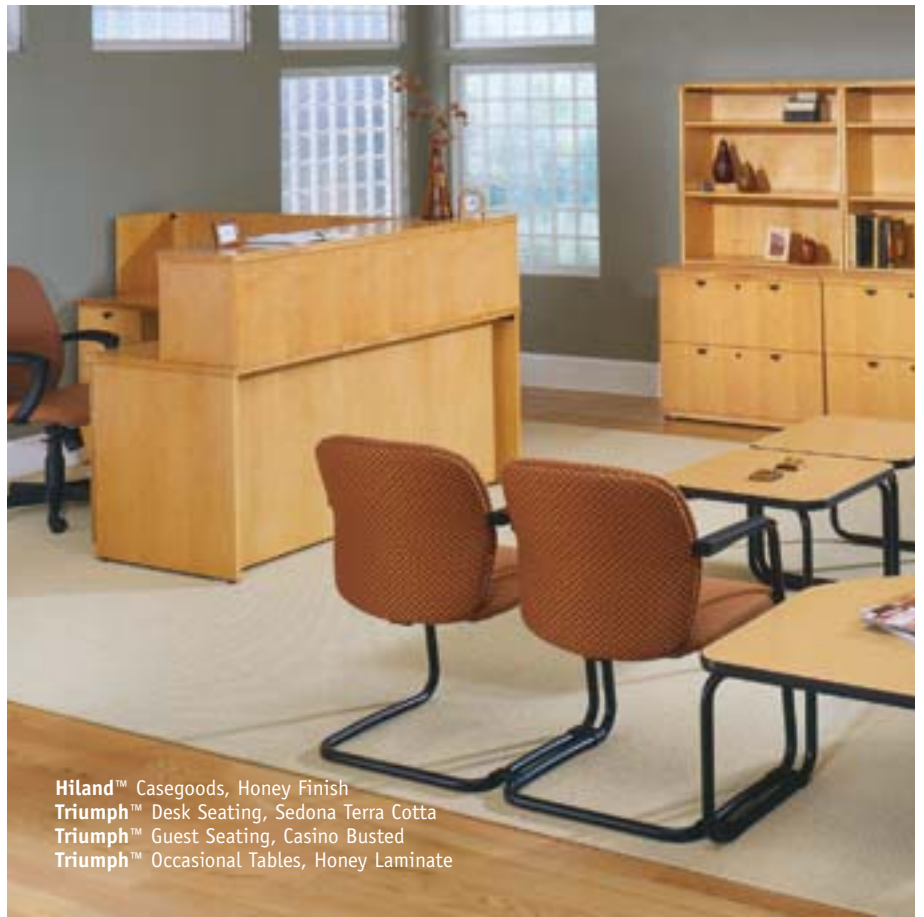

Hiland™ Casegoods, Honey Finish
Triumph™ Desk Seating, Sedona Terra Cotta
Triumph™ Guest Seating, Casino Busted
Triumph™ Occasional Tables, Honey Laminat