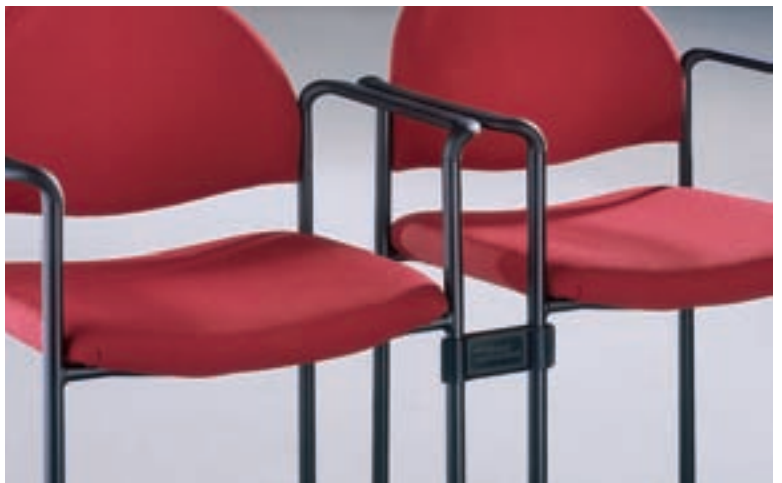

Tag™

Seating

NATIONAL

Furniture with Personality®

Tag™ N60BB Models, Spectrum Mimosa  
WaveWorks® Tables, Antique White Laminate  
Static Four Star Table Bases, Black

## For seating value that really stacks up, Tag is it.

The lecture ran overtime and the reception is scheduled to start in fifteen minutes. No problem. Tag is nimble, Tag is quick. Stack these chairs six-high and roll them in or out on their own custom-fit dolly. Setup or takedown is a breeze, and precision alignment is a snap with easy-to-use ganging brackets. Streamlined and durable, Tag works exceptionally well in high-traffic locations such as reception, lobby, and break areas.