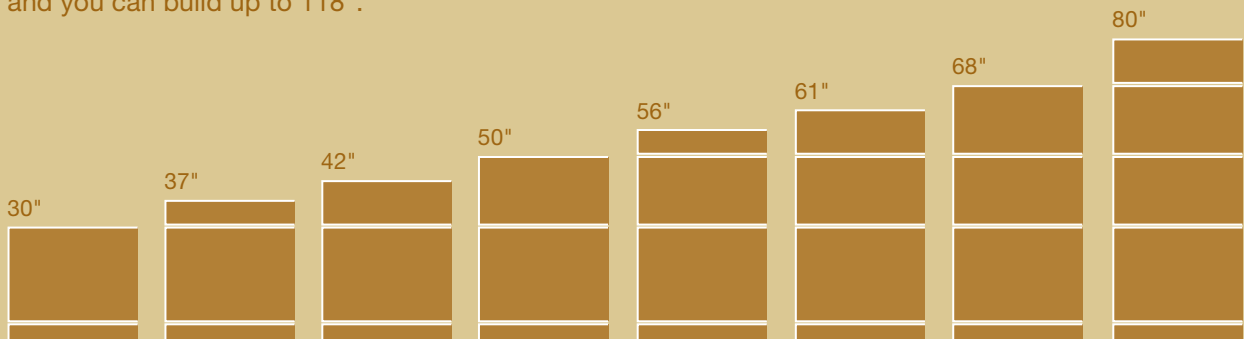

Cetra panels are available as monolithic or sectional. Add 7", 12", or 19" stackable panels in one- or two-high combinations at any level, and you can build up to 118".